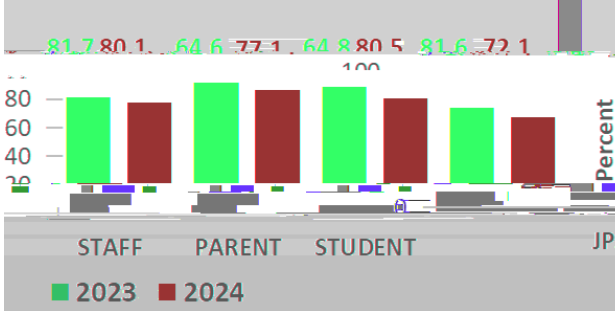

# Blackburn Laboratory Middle

960-5329  
<https://www.jackson.k12.ms.us/blackburn>

Mr. Eric Jackson  
Principal

1. Leaders have established processes to

4. The programs of this school or district

2. Teachers hold high expectations for