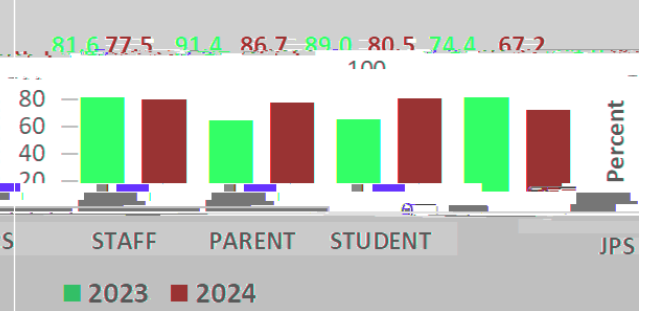

3. Teachers hold high expectations for