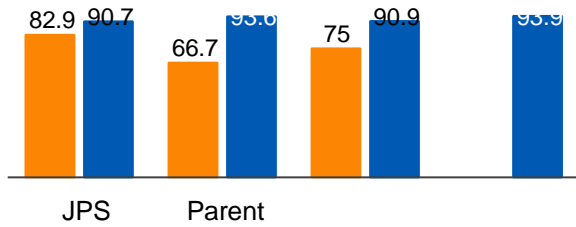

2. I am satisfied with the quality of the educational program offered to students in our school or district.