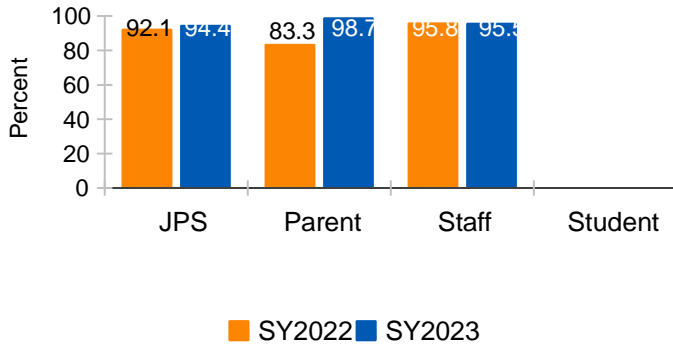

Key Elementary School

699 West McDowell Road
 Jackson MS 39204
 (601)3714374

Principal
 Elana Tate

1. Leaders have established processes to develop the vision, mission, and strategic goals to improve student outcomes.