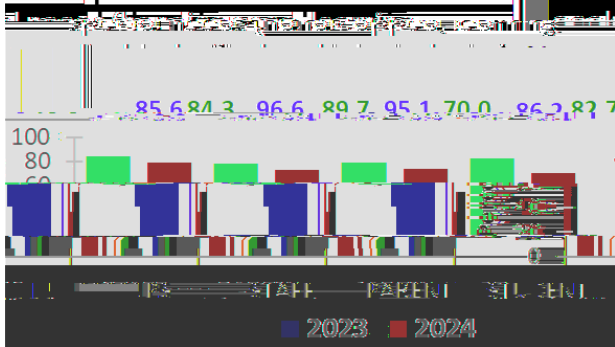

# Jim Hill High

2185 Coach Fred Harris Drive  
 Jackson, Mississippi 39204  
 (601) 960-5354  
<https://www.jackson.k12.ms.us/jimhill>

Mr. Bobby D. Brown  
Principal

1. Leaders have established processes to develop the vision, mission, and strategic