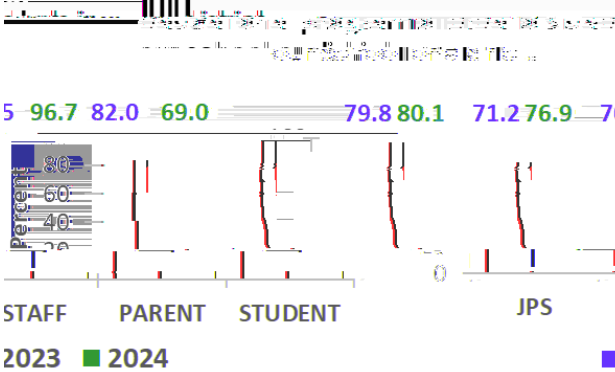

2. I am satisfied with the quality of the