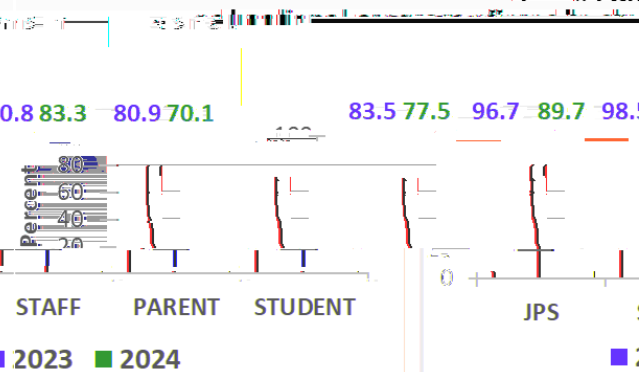

5. Parents feel welcome in our school or