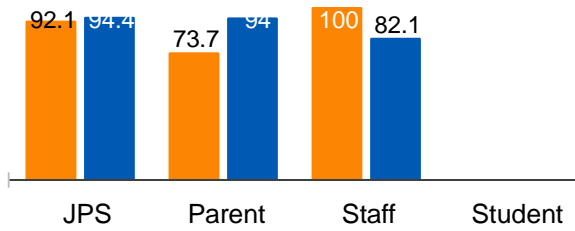

gœ •3•€ Ñ à qfR•÷ PqfR•÷ PqfR•÷ PifR•÷ PV

Isable Elementary School

 1716 Isable Street
Jackson MS 39204
(601)9605310

 Principal
Catrina Sherrelle Crawford

7. Our school or district provides students and teachers with a safe and orderly, clean, and well maintained environment for learning.